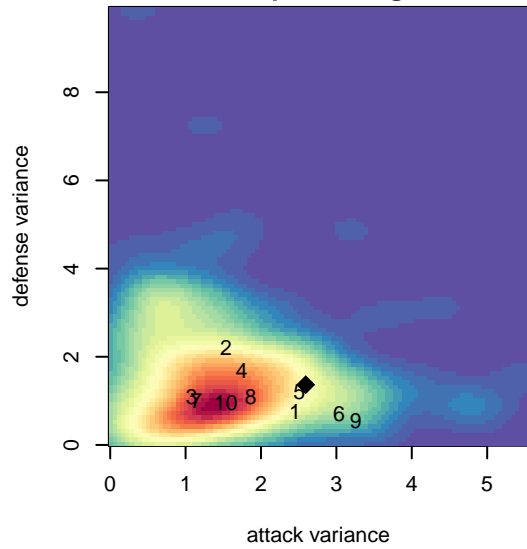

**attack and defense variance (black dot)
relative to other teams
and top 10 in region**