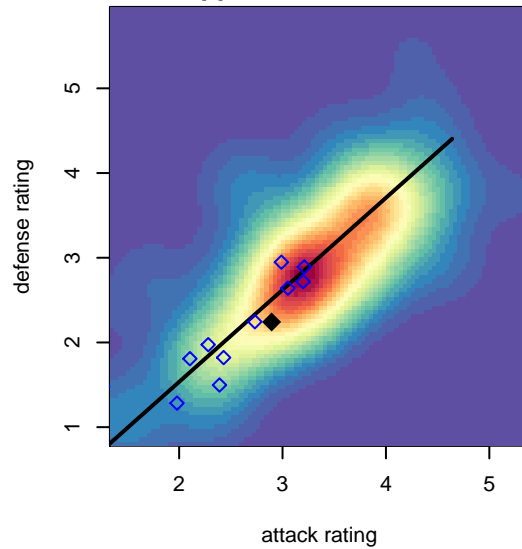

**attack and defense rating
relative to others at age
and all opponents in last 13 months**