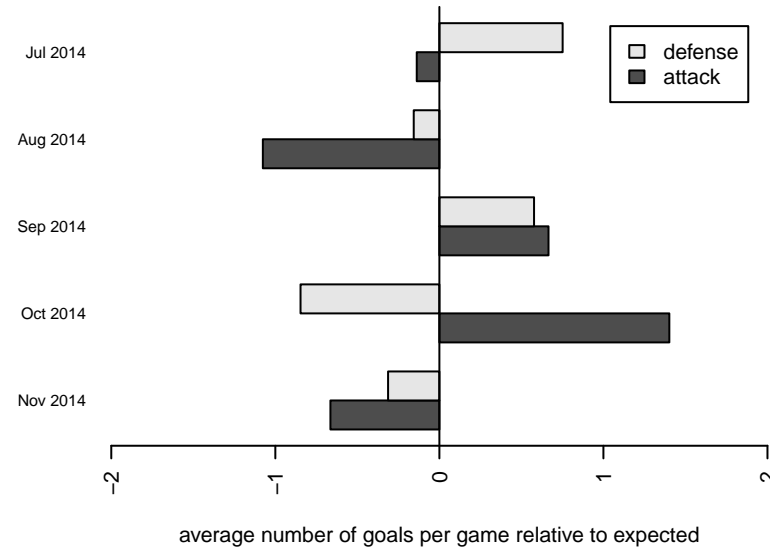

Performance relative to 13 month average