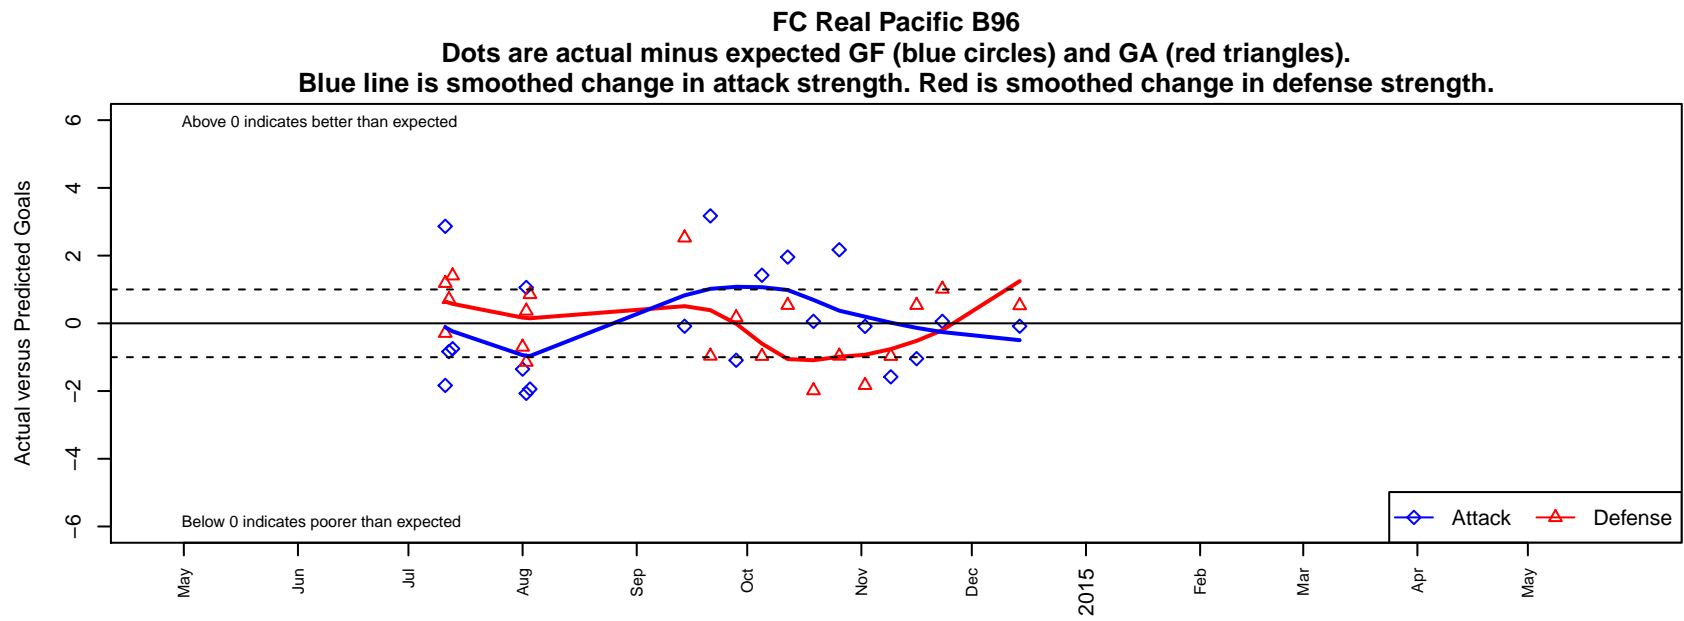

**attack and defense variance (black dot)
relative to other teams
and top 10 in region**

**attack and defense rating
relative to others at age
and all opponents in last 13 months**

FC Real Pacific B96

Grays Harbor Youth SA
, WA
B96 total strength=1541
attack=18.07 defense=9.41
fall league = NPSL B18D2
notes= unk in king of the hill

alt names used:
Real Pacific
Real Pacific
Real Pacific

Venues played:
2014 King of the Hill Div 1 HS
2014 Cowlitz Kickoff Prep-Open Crossover
2014 Cowlitz Kickoff Open
2014 NPSL B18D2