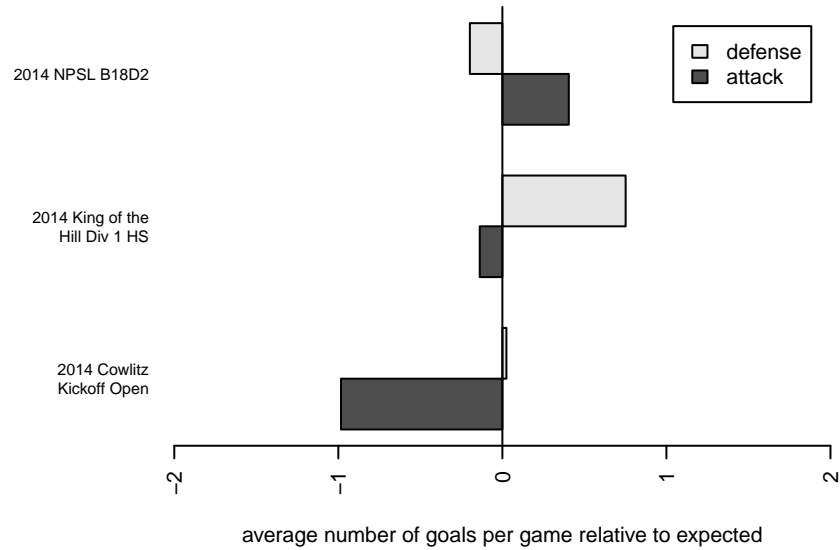

Performance relative to 13 month average