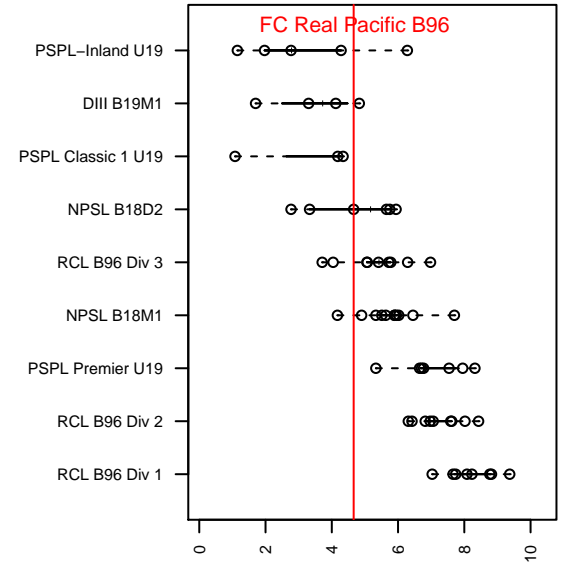

**attack and defense rating
relative to others at age
and all opponents in last 13 months**